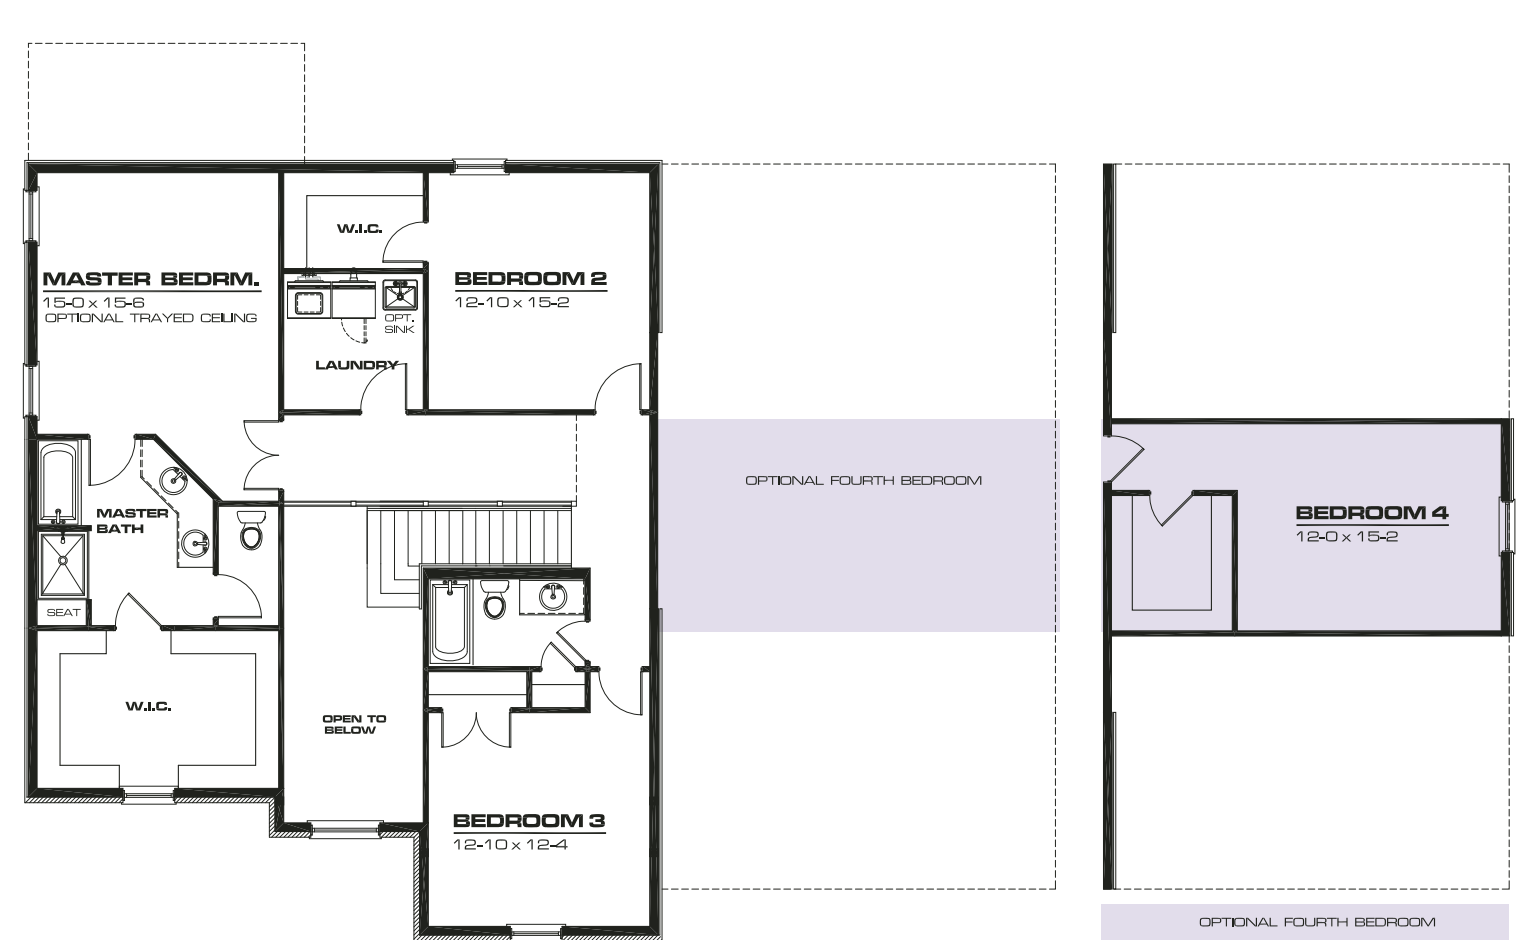

Elevation 1, Front Garage

Stories: 2
Sq ft: 3,304
Bedrooms: 4-5
Full baths: 3
Half baths: 0-1
Garage: 2-3

Elevation 2, Front Garage

The Langfield

1st Floor Plan

2nd Floor Plan

Visit khomesonline.com for more information