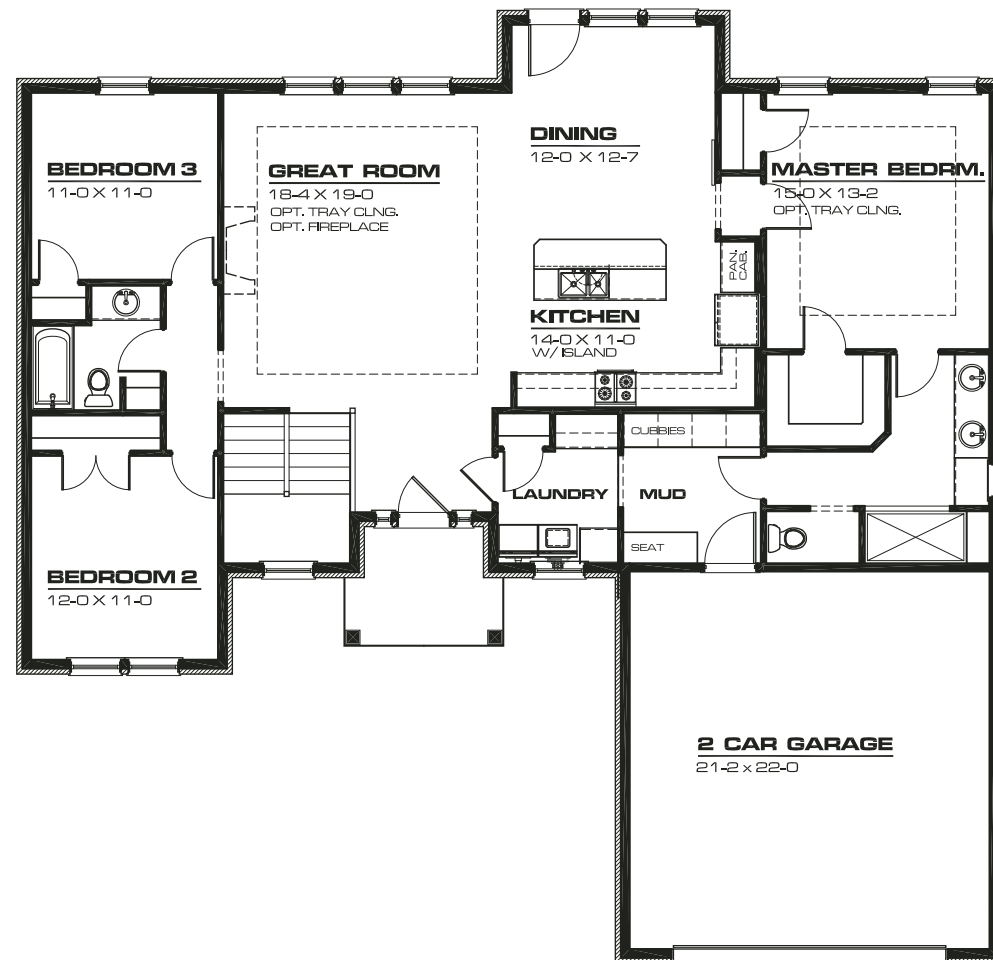

Elevation 2, Front Garage

Stories: 1
Sq ft: 1,798
Bedrooms: 3
Full baths: 2
Half baths: 0-1
Garage: 2

Elevation 1, Front Garage

1st Floor Plan

Visit khomesonline.com for more information

K Homes, LLC
Come home to comfort